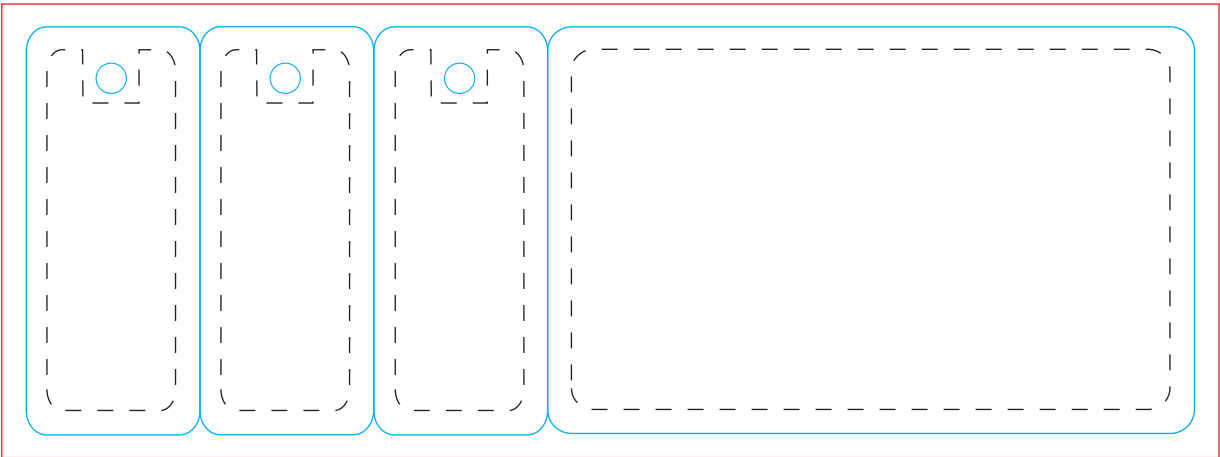

Card Plus 3 Key Tags Size: 154.5mmx54mm

OVERALL BLEED DIMENSIONS: 161x60mm
FINISHED DIMENSIONS: 154.5mmx54mm

If a picture or colored area touch the edges of the card
please extend them to form the bleed.

FRONT

BACK