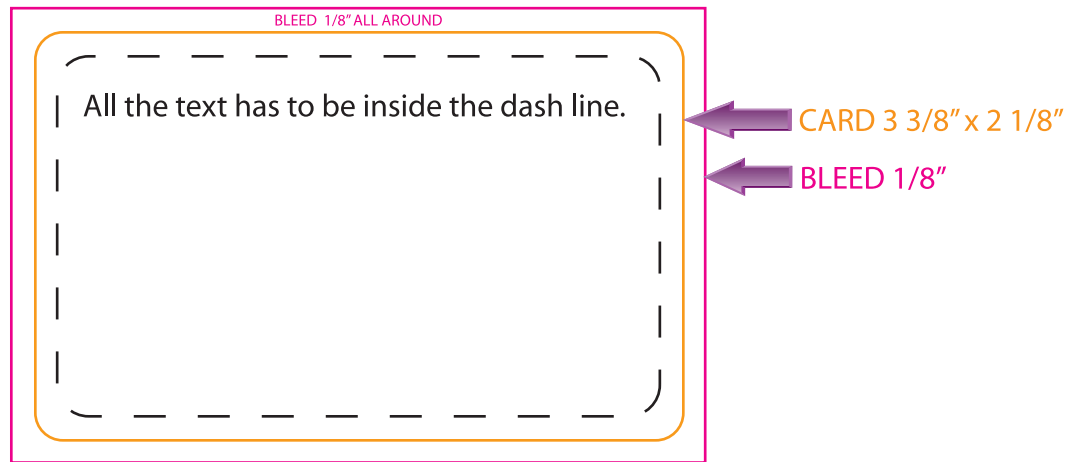

CR80 SCRATCH OFF TEMPLATE: 3.375" x 2.125"

If a picture or colored area touch the edges of the card please extend them to form the bleed.

FRONT

If a picture or colored area touch the edges of the card please extend them to form the bleed.