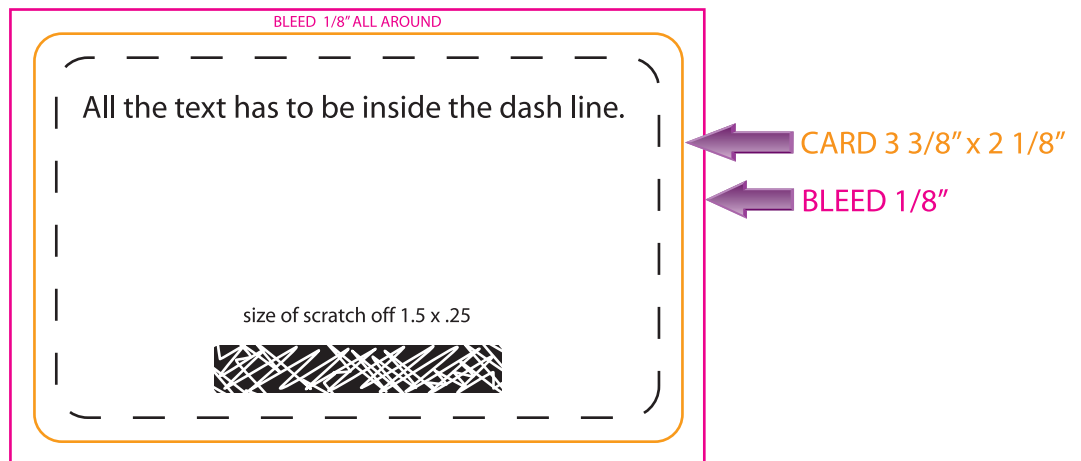

CR80 SCRATCH OFF TEMPLATE: 3.375" x 2.125"

If a picture or colored area touch the edges of the card please extend them to form the bleed.

FRONT

If a picture or colored area touch the edges of the card please extend them to form the bleed.