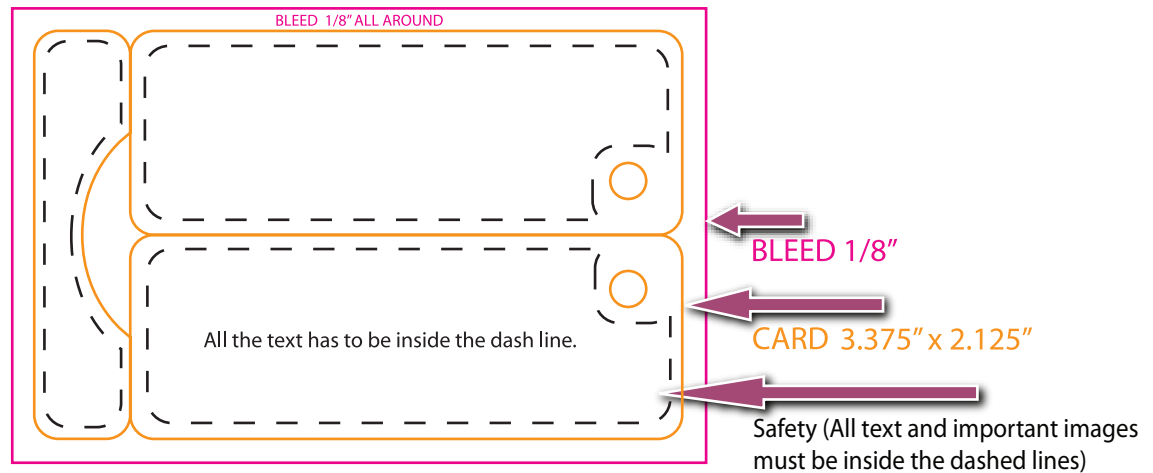

# Double Tag Credit Card Size: 3.375" x 2.125"

If a picture or colored area touch the edges of the card please extend them to form the bleed.

FRONT

BACK