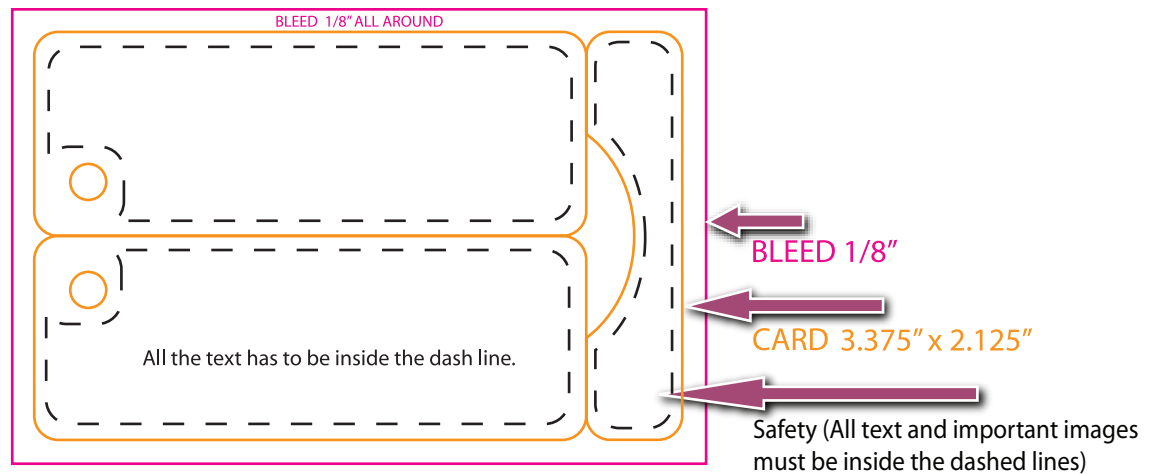

# Double Tag Credit Card Size: 3.375" x 2.125"

If a picture or colored area touch the edges of the card please extend them to form the bleed.

FRONT

BACK